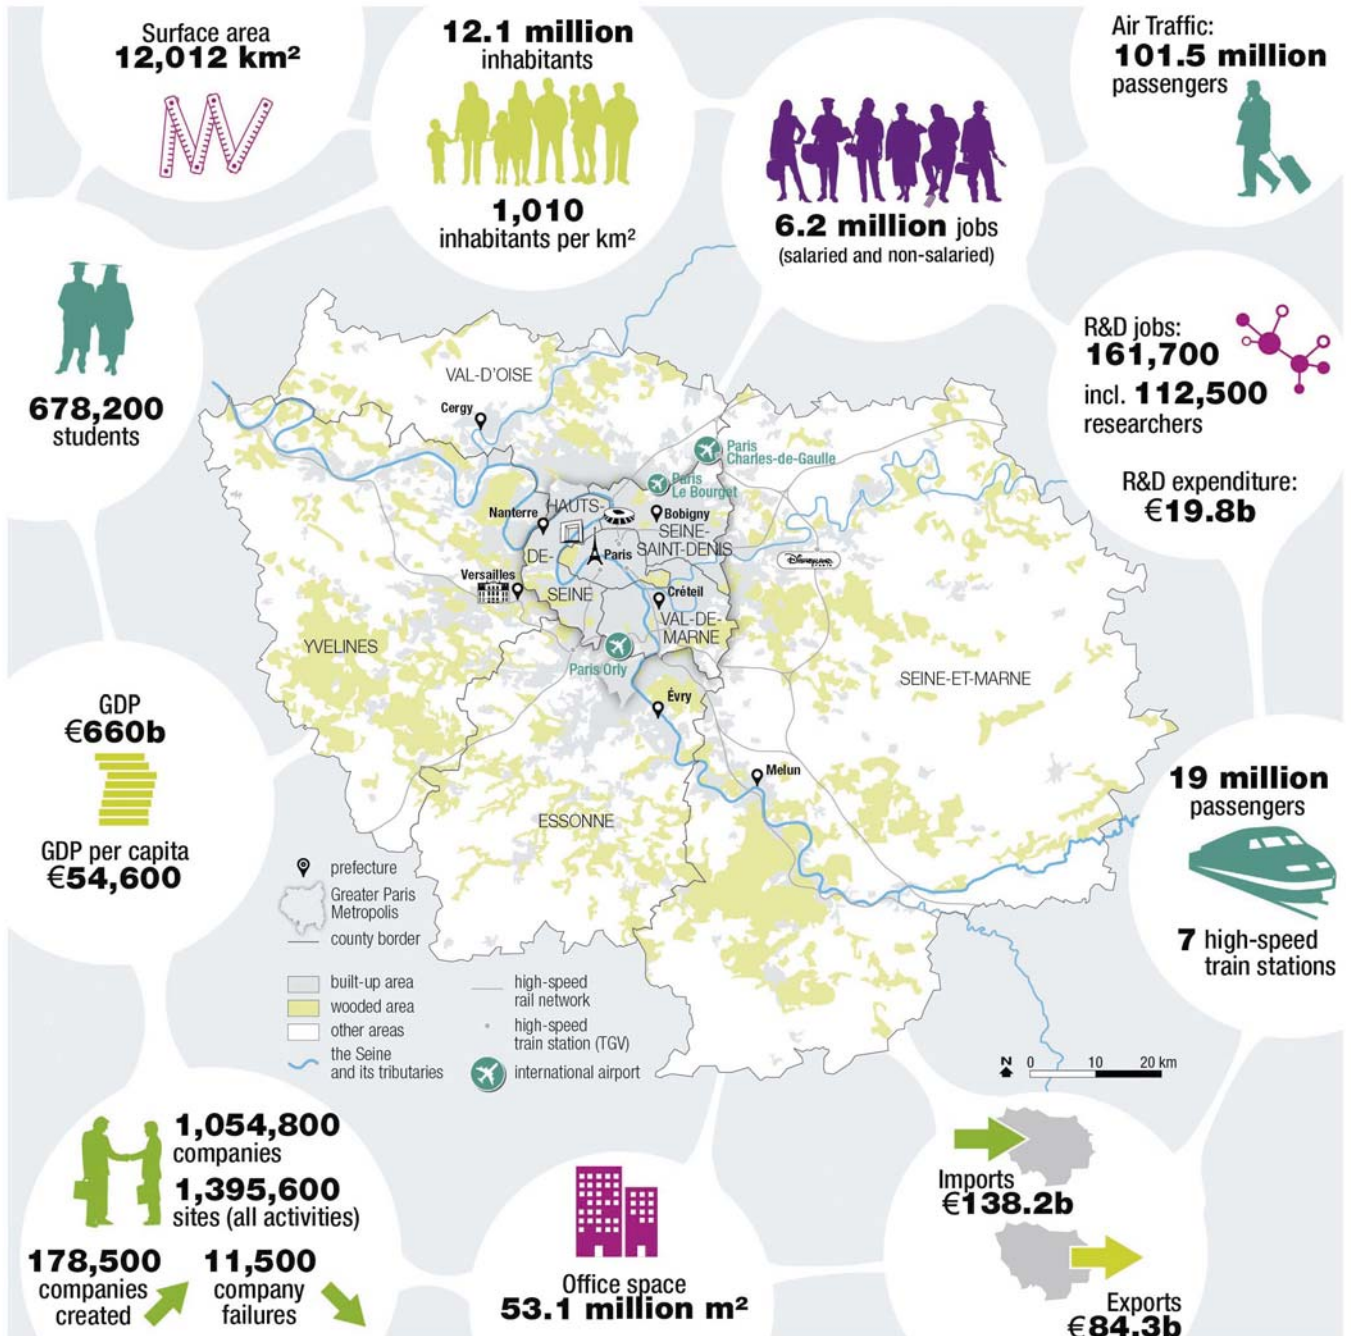

PARIS REGION ECONOMIC DATA

© IAU ÎdF 2018
 Sources: French customs, Insee (National Institute of Statistics and Economic Studies), French Ministry of Education, Higher Education and Research, ORIE (Regional Observatory of Commercial Real Estate in Paris Region), Paris Aéroport, SNCF (National Railways of France)